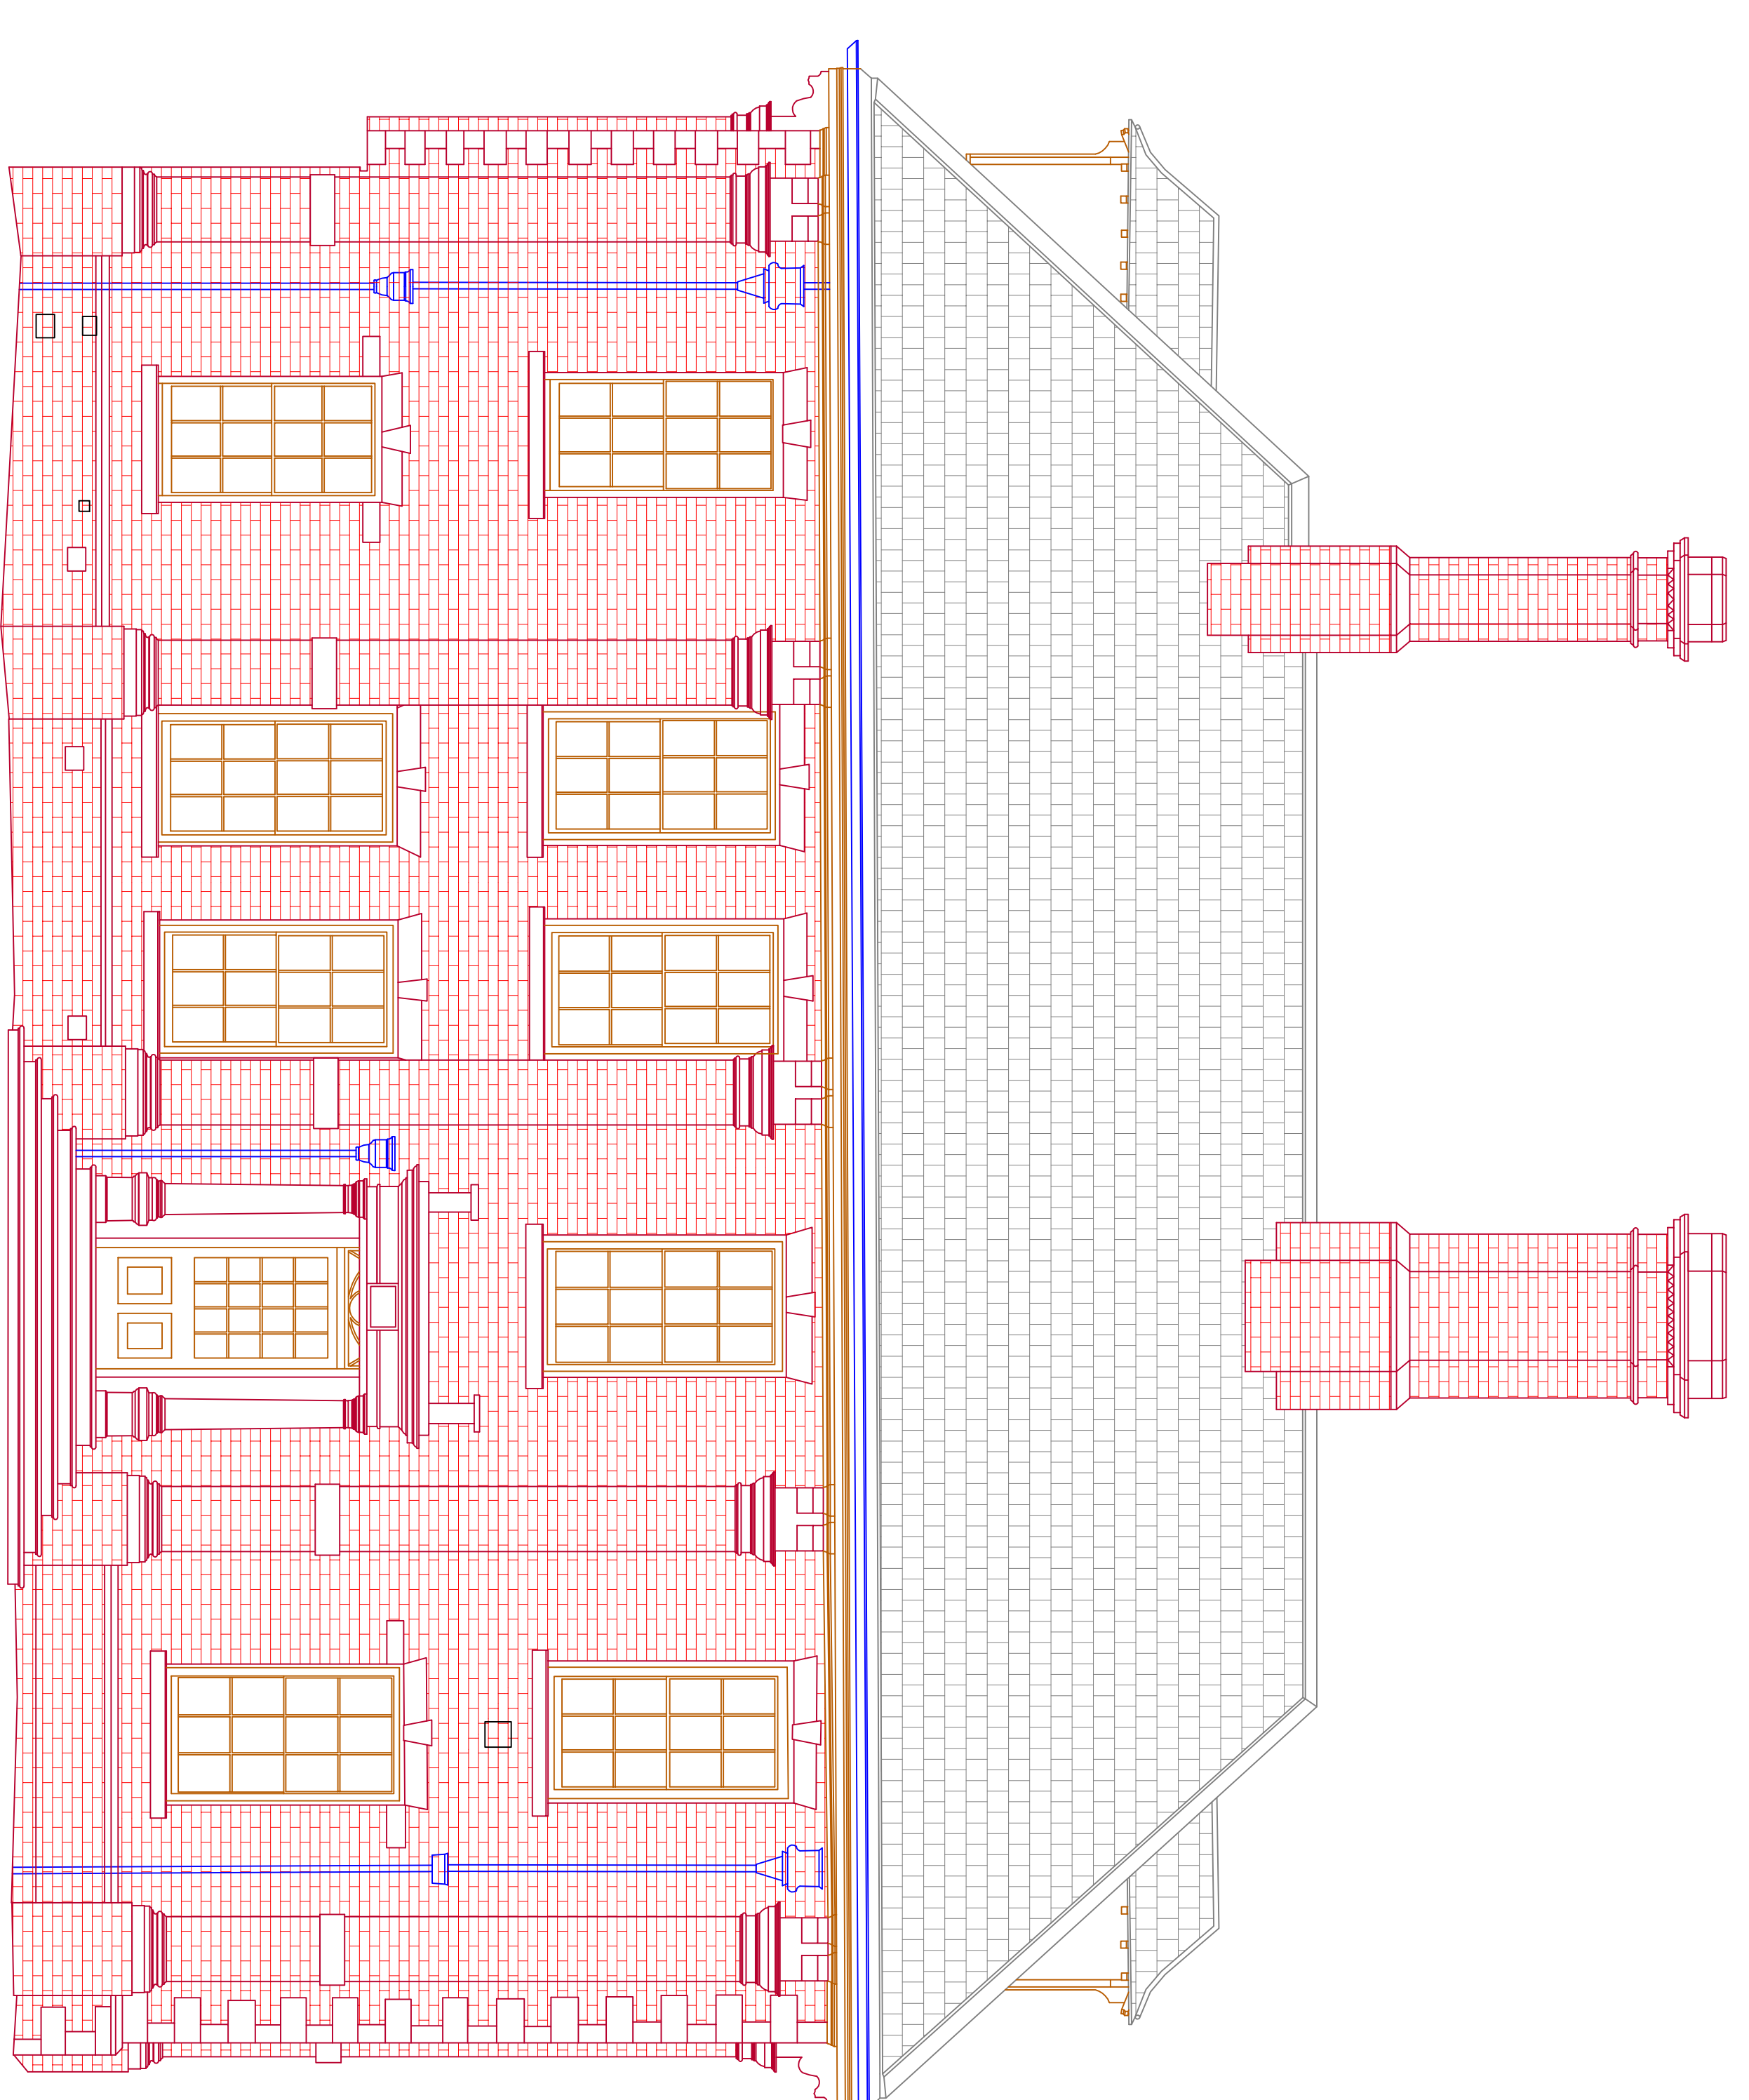

12,000m A.O.D

Elevation 1

12,000m A.O.D

Elevation 2

12,000m A.O.D

Elevation 3

12,000m A.O.D

Elevation 4

OWNER	DATE	28/09/14
DRAWN	SCALE	1:50 @ A0
CHECKED		
PROJECT		