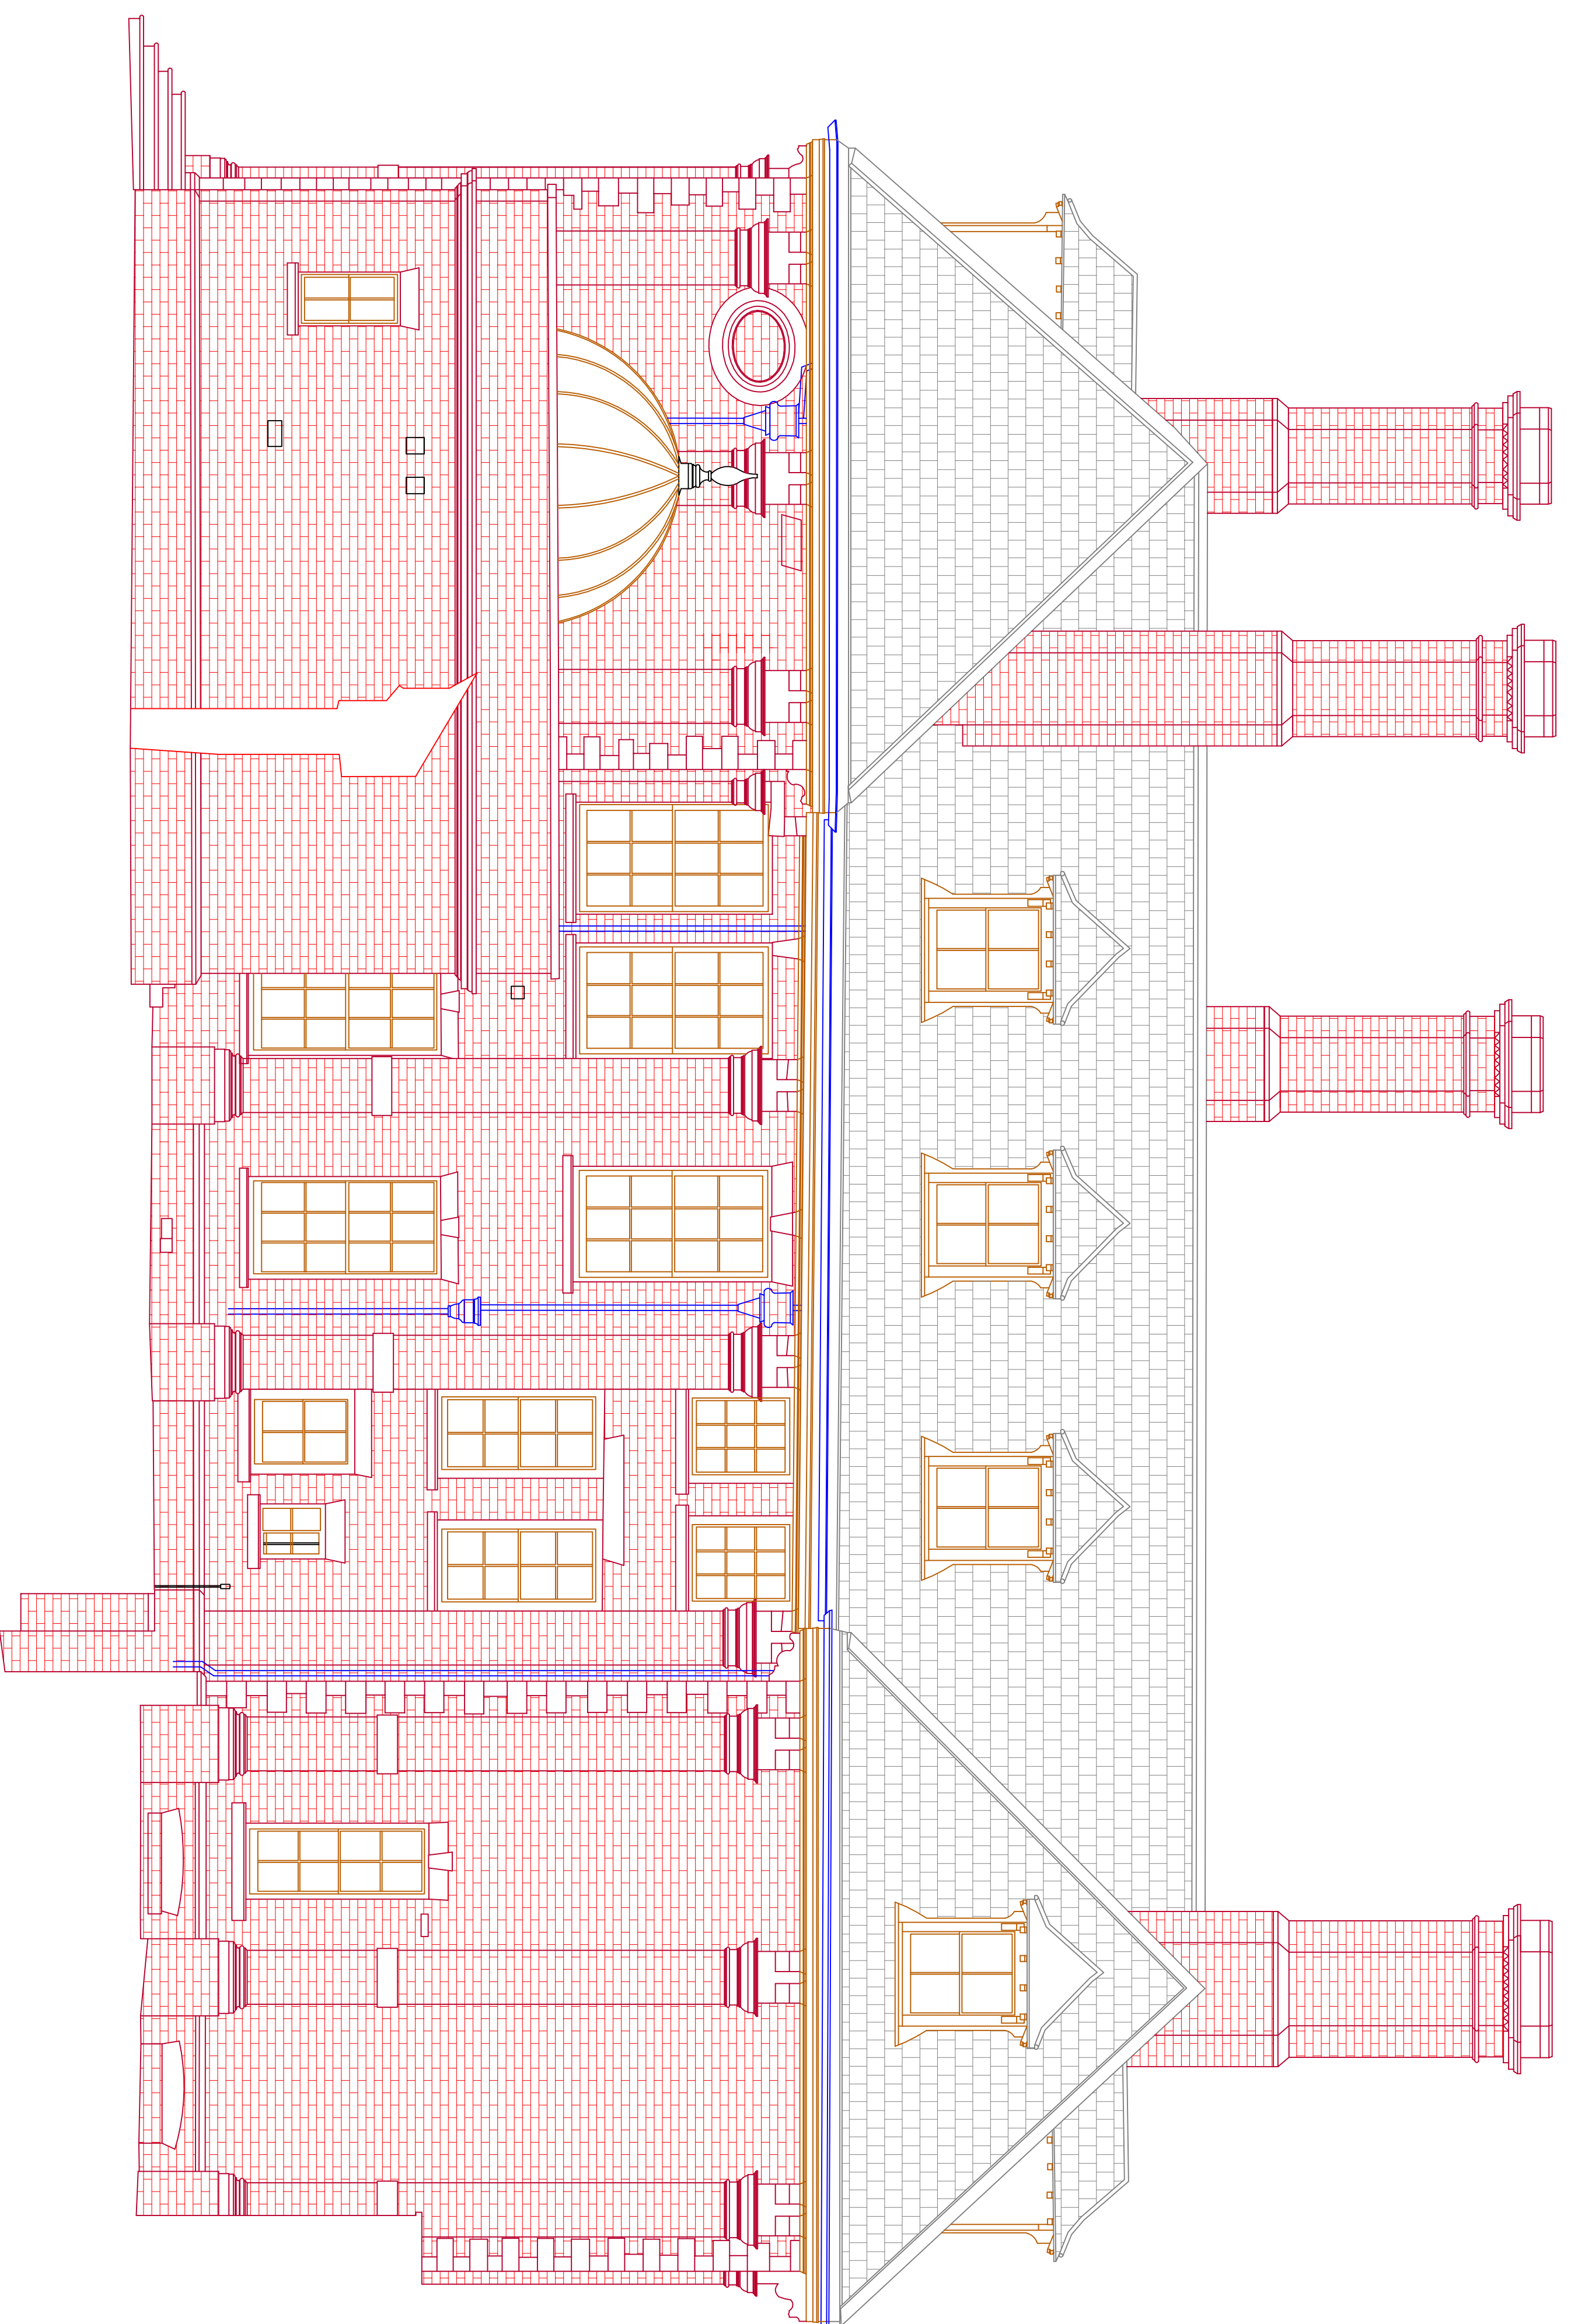

12,000m A.O.D

Elevation 1

12,000m A.O.D

Elevation 2

12,000m A.O.D

Elevation 3

12,000m A.O.D

Elevation 4

OWNER	DATE	28/09/14
DRAWN	SCALE	1:50 @ A0
CHECKED		
PROJECT		