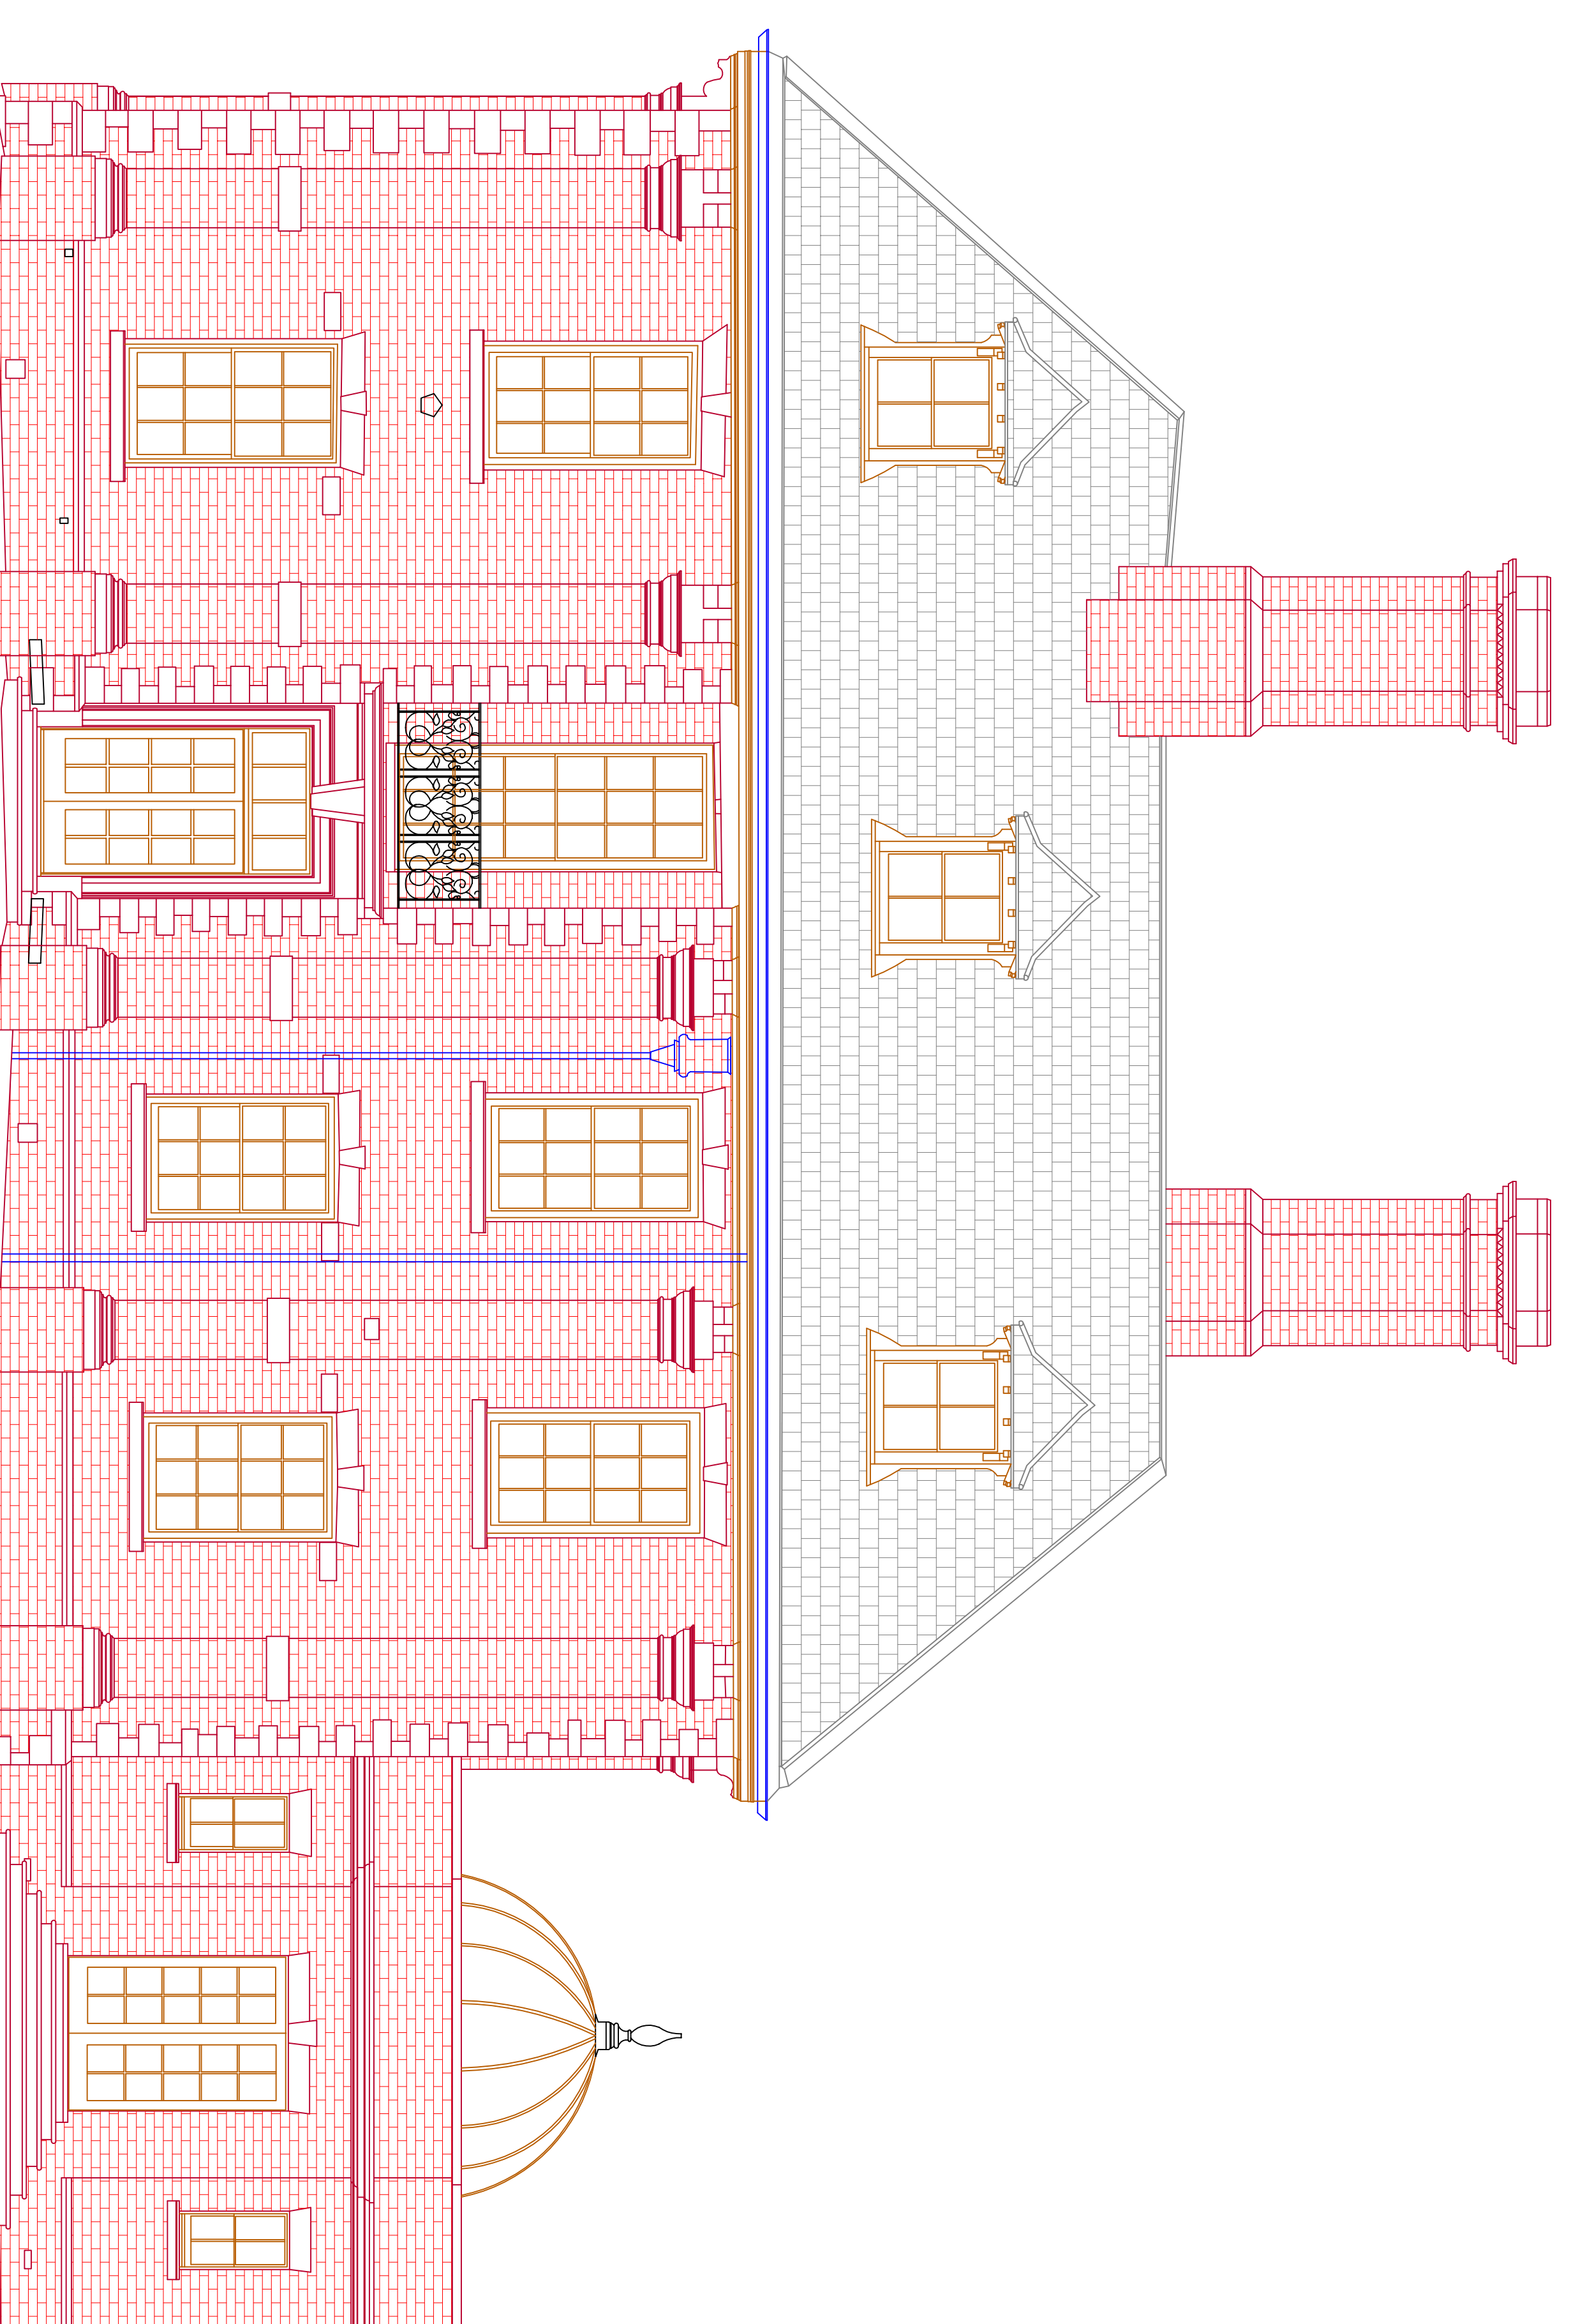

12,000m A.O.D

Elevation 1

12,000m A.O.D

Elevation 2

12,000m A.O.D

Elevation 3

12,000m A.O.D

Elevation 4

OWNER	DATE	28/09/14
DRAWN	SCALE	1:50 @ A0
CHECKED		
PROJECT		